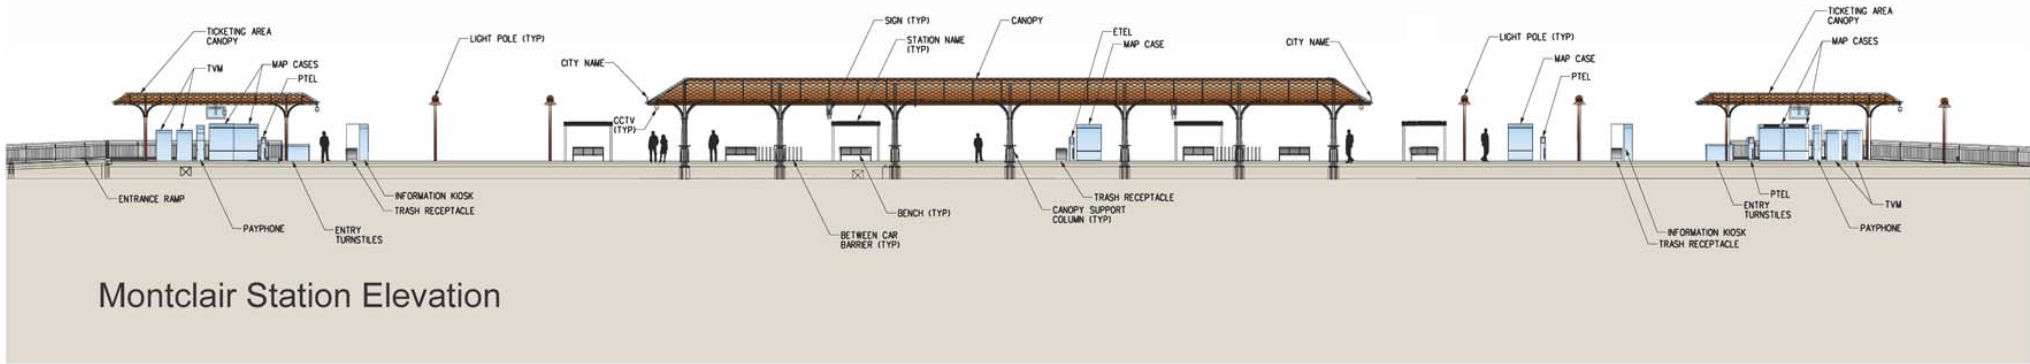

Future Montclair Station - Station Platform Elevation & Architectural Elements

Montclair Station Elevation

Platform Canopy

Platform Bench

Platform Lighting

Platform Guardrail

Ticket Vending Area

Closed Circuit TV Cameras for Security

Variable Message Sign (VMS)

Pedestrian Grade Crossing Gates and Flashers

Bike Racks & Lockers

Advanced Engineering - April 2015