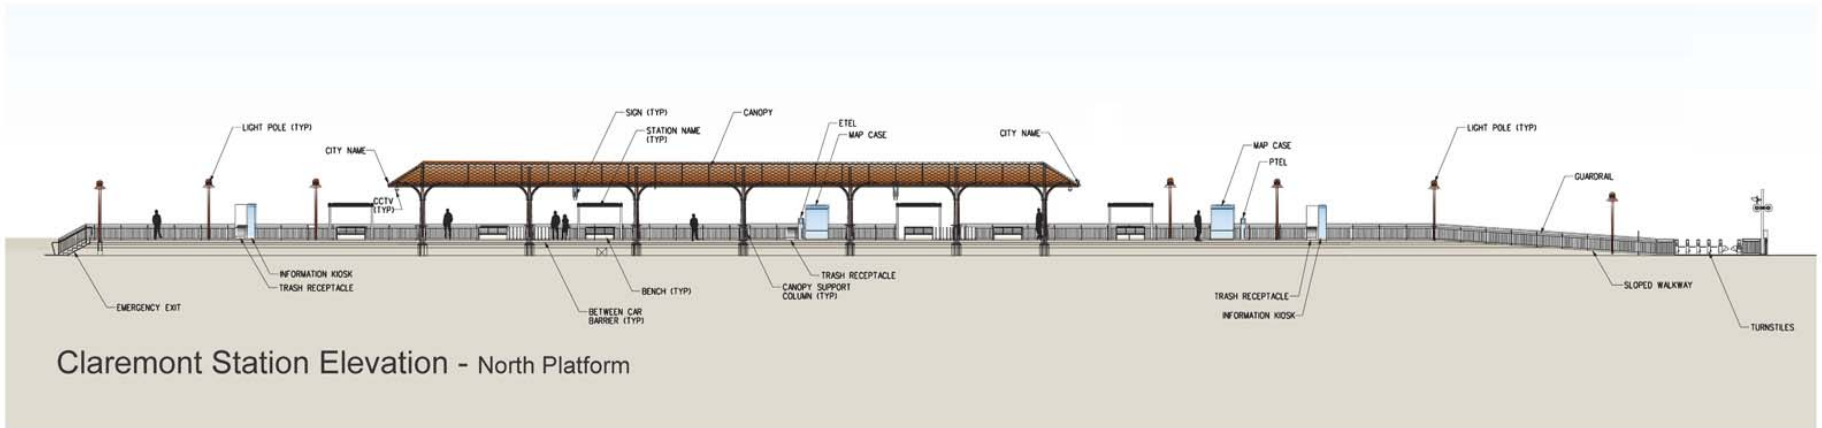

Future Claremont Station - Station Platform Elevation & Architectural Elements

Platform Canopy

Platform Bench

Platform Lighting

Platform Guardrail

Ticket Vending Area

Closed Circuit TV Cameras for Security

Variable Message Sign (VMS)

Pedestrian Grade Crossing Gates and Flashers

Bike Racks & Lockers