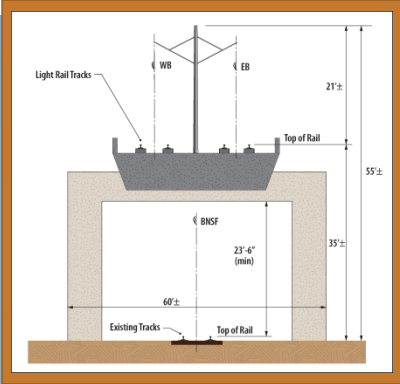

Towne Avenue — Perspective View

Towne Avenue Area

Proposed Station Location — Pomona

Proposed Station — Pomona

Proposed Parking — Pomona

Parking Garage Capacity
 Level One ± 85 Spaces
 Upper Levels ± 175 Spaces Each