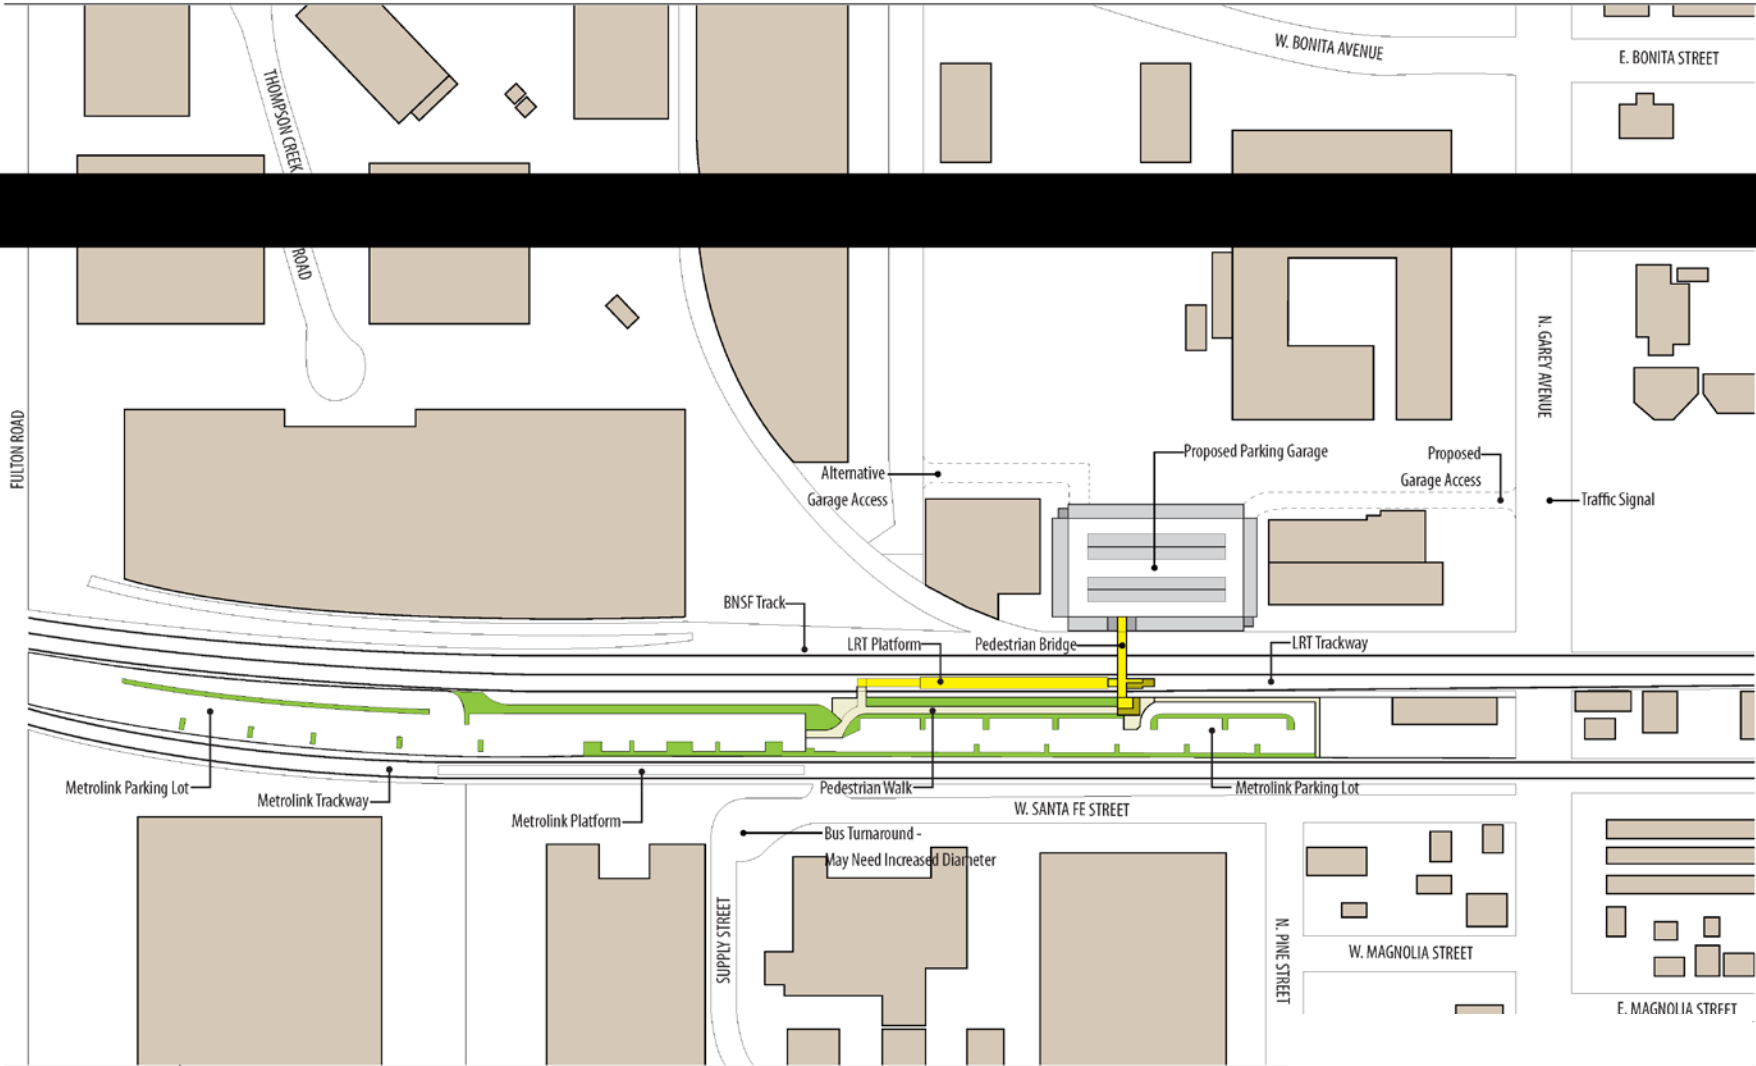

Towne Avenue — Perspective View

Towne Avenue Area

Proposed Station Location — Pomona

Proposed Station — Pomona

Proposed Parking — Pomona

Parking Garage Capacity
 Level One ± 85 Spaces
 Upper Levels ± 175 Spaces Each