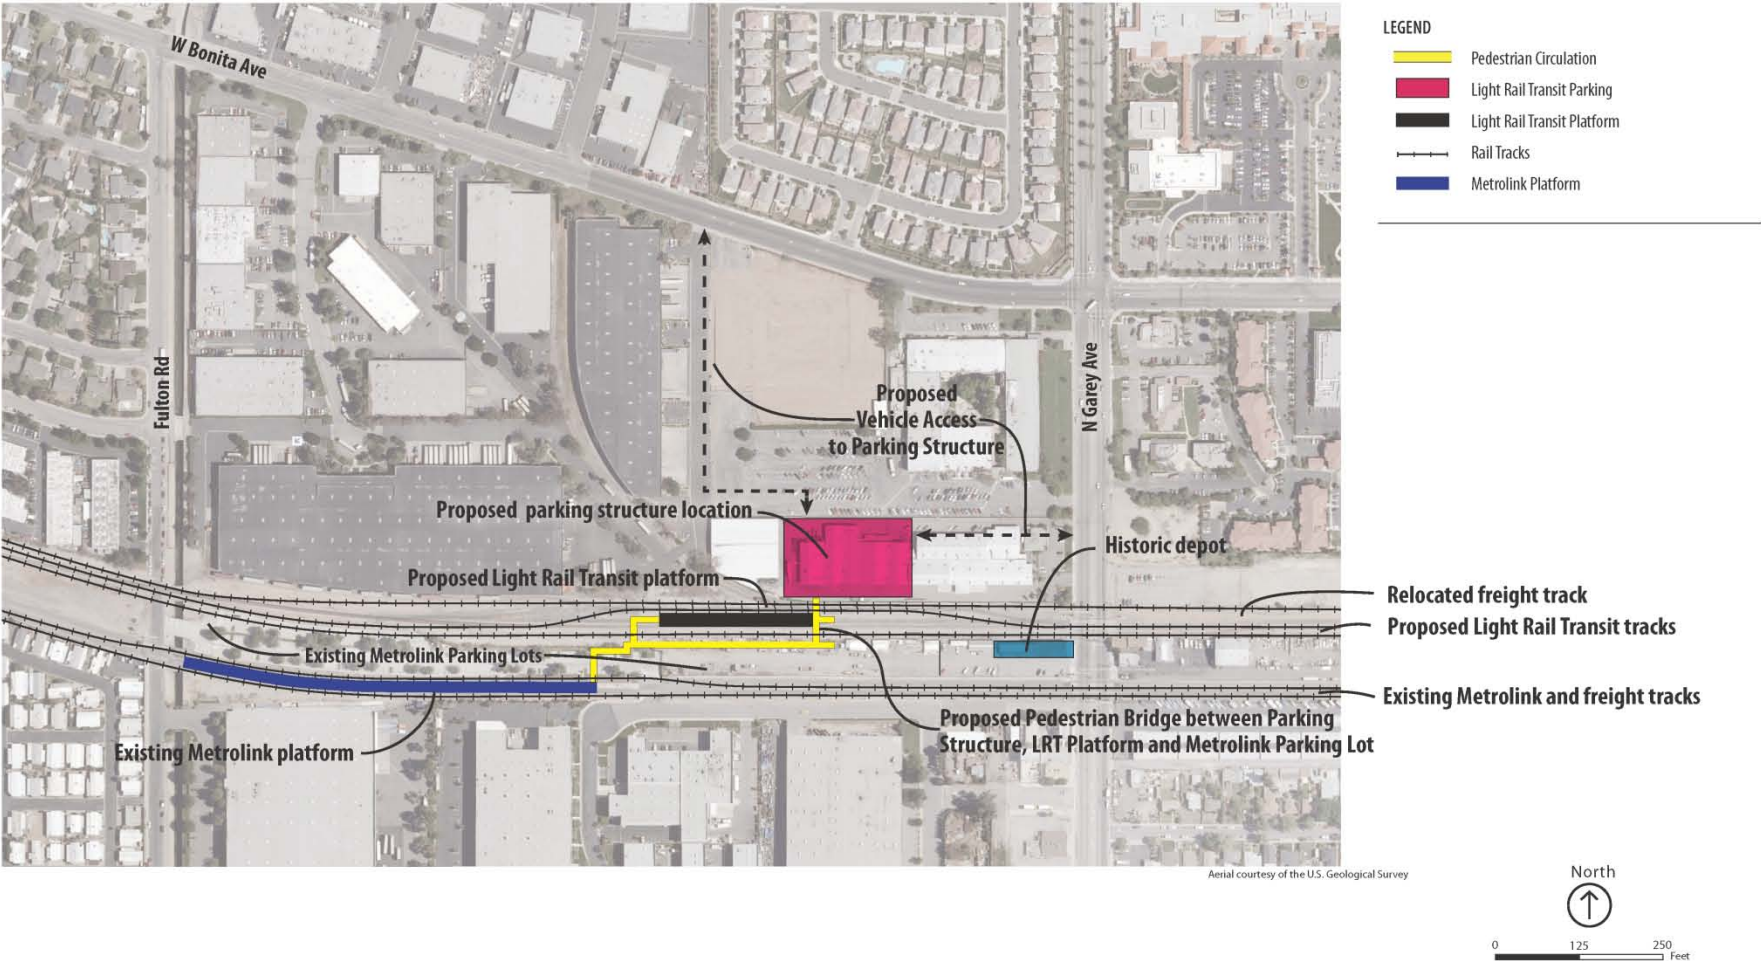

Towne Avenue — Perspective View

Towne Avenue Area

Proposed Station Location — Pomona

Proposed Station — Pomona

Proposed Parking — Pomona

Parking Garage Capacity
 Level One ± 85 Spaces
 Upper Levels ± 175 Spaces Each