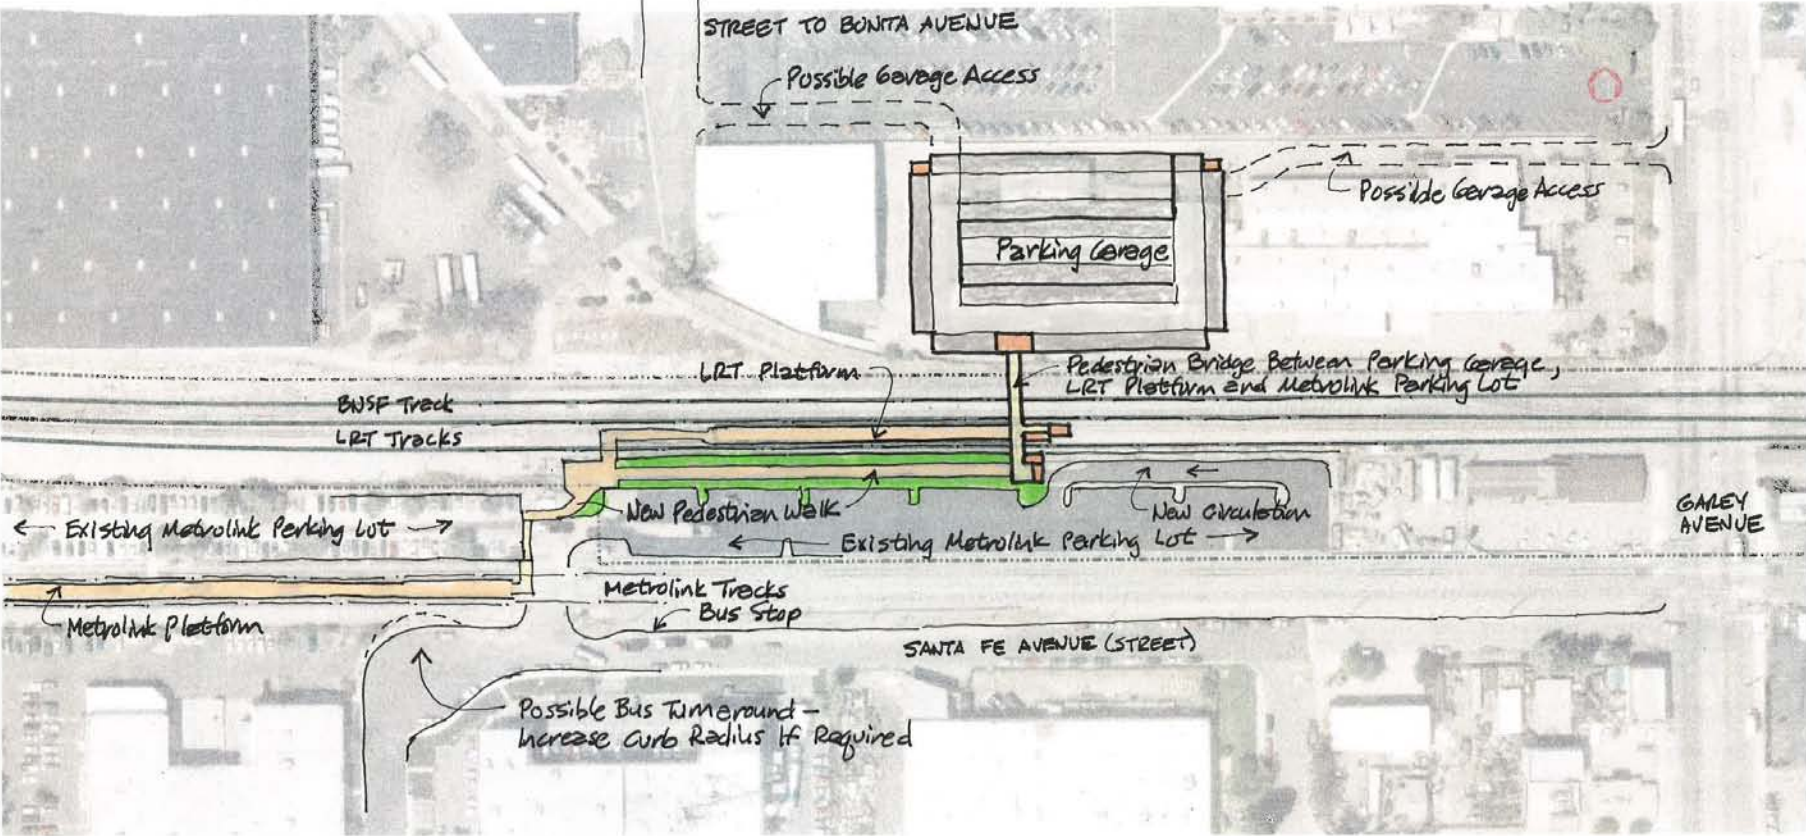

Towne Avenue — Perspective View

Towne Avenue Area

Proposed Station Location — Pomona

Proposed Station — Pomona

Proposed Parking — Pomona

Parking Garage Capacity
 Level One ± 85 Spaces
 Upper Levels ± 175 Spaces Each