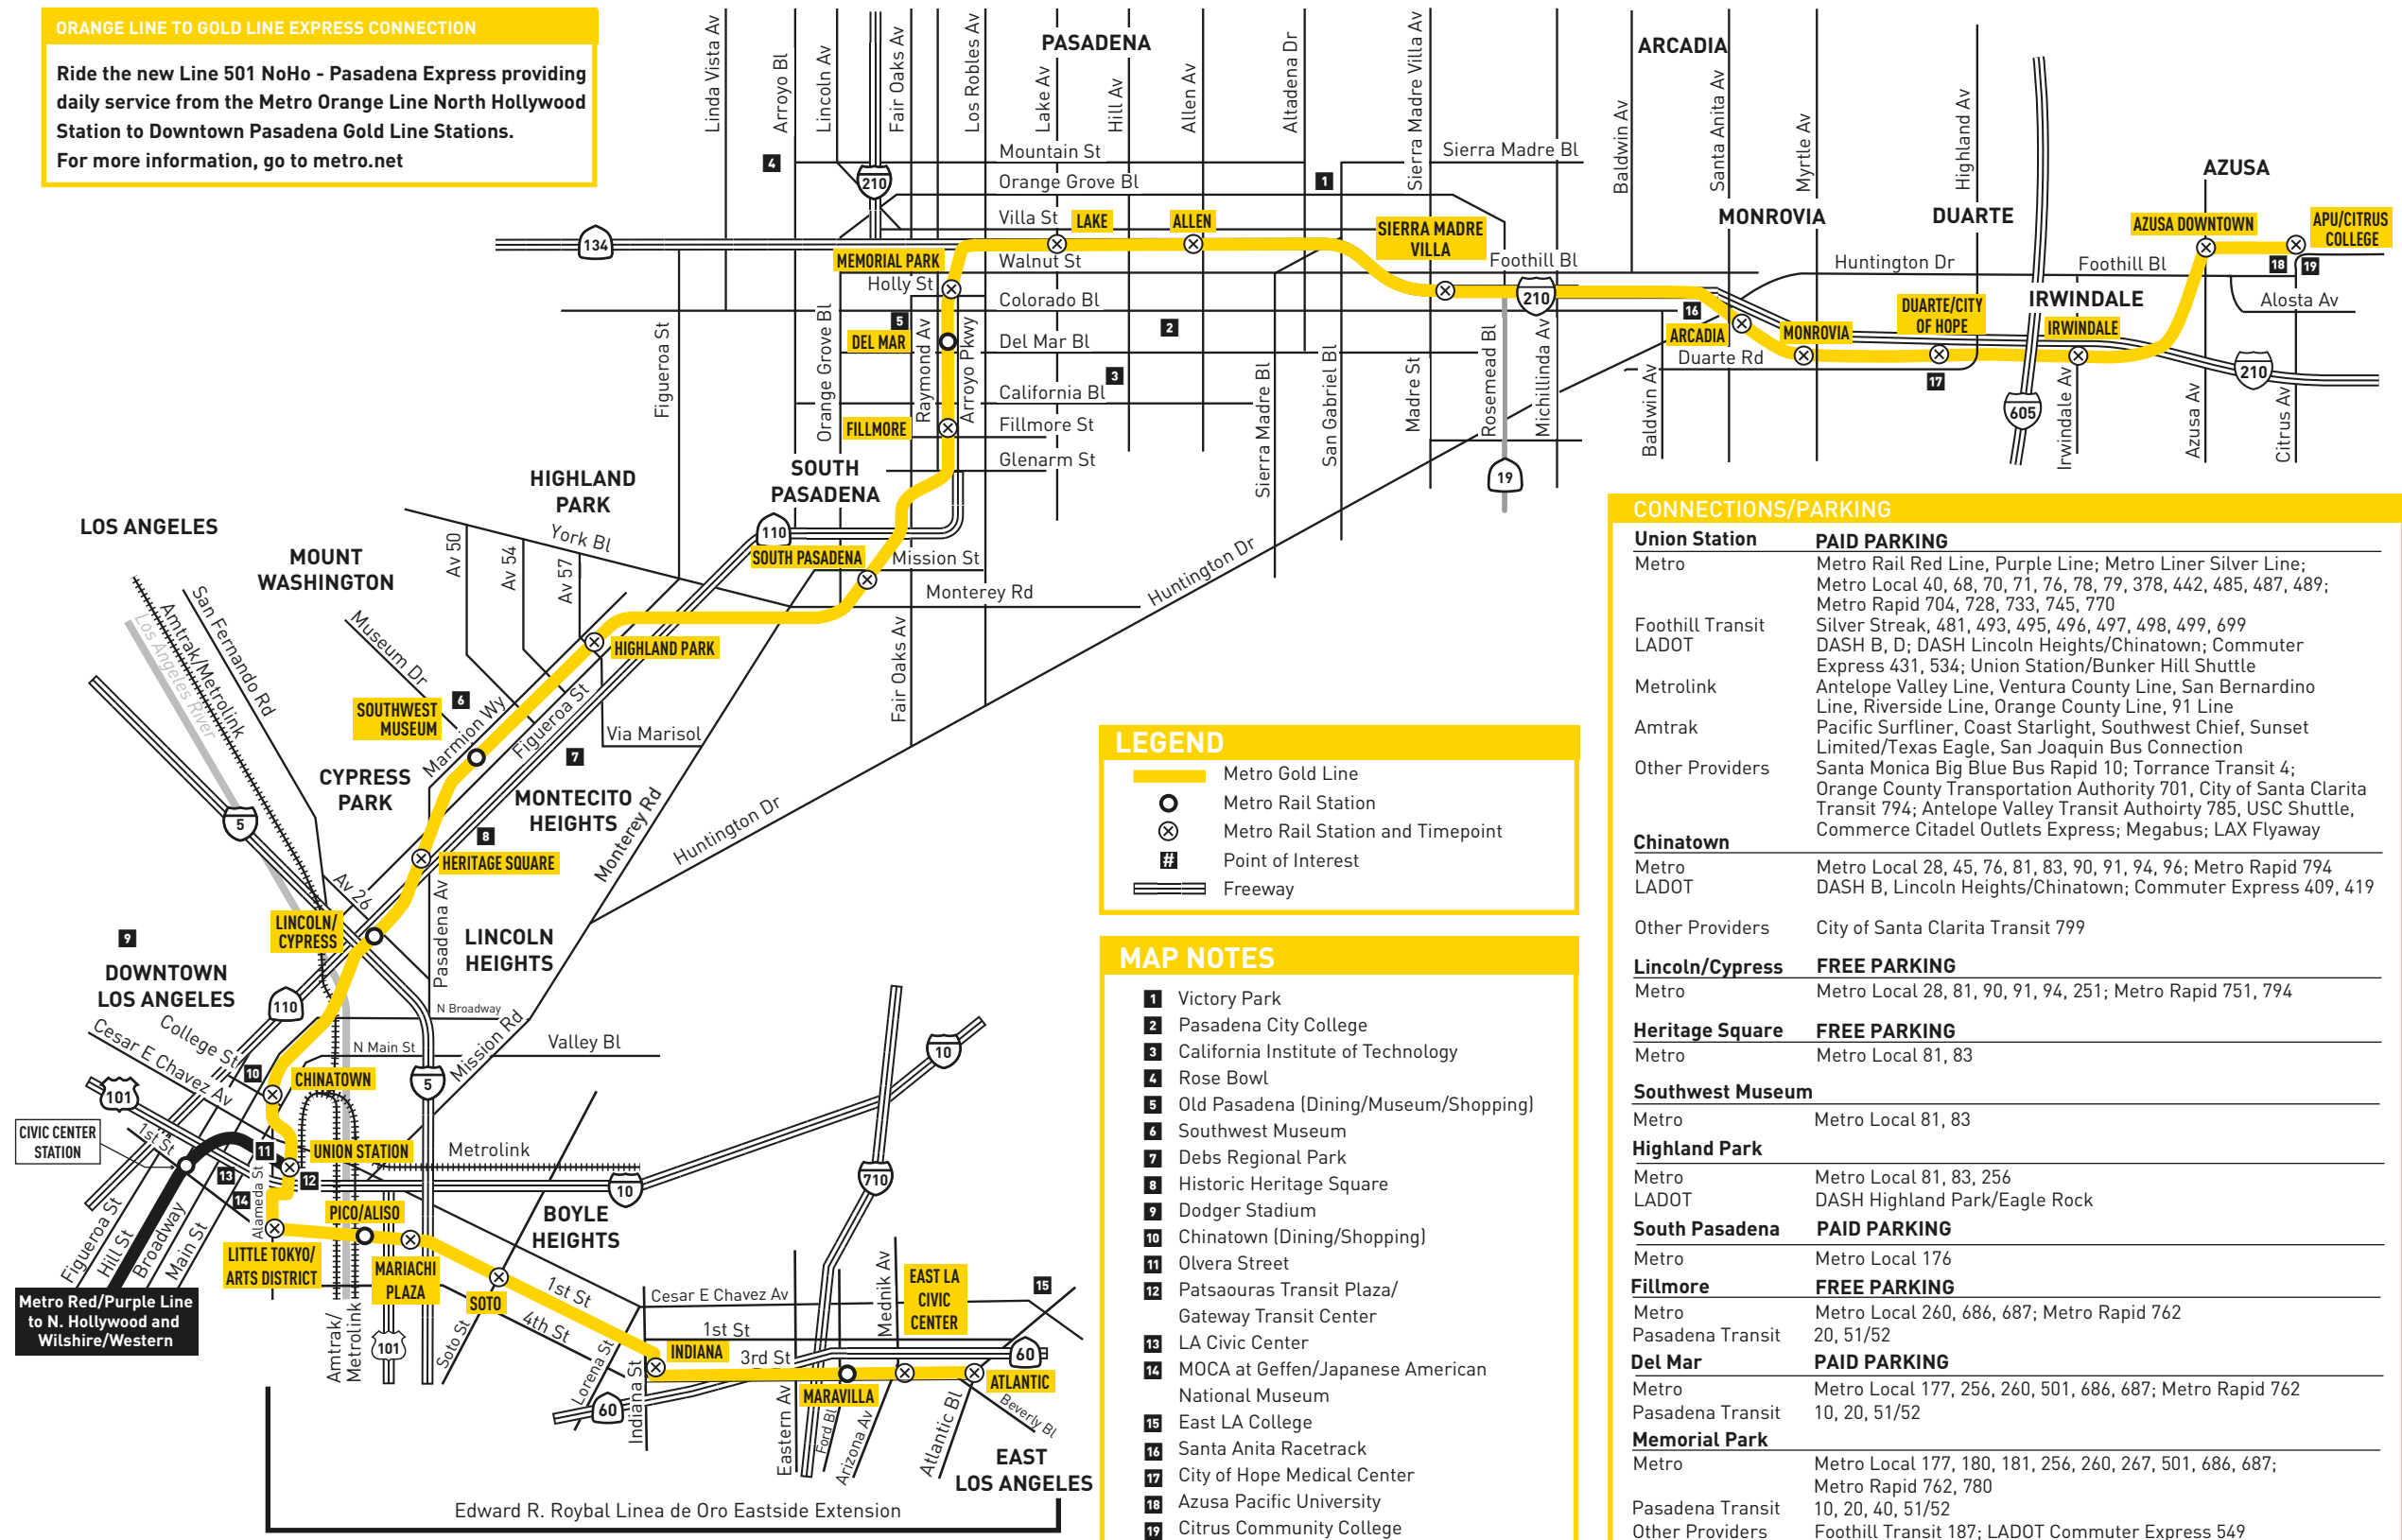

**ORANGE LINE TO GOLD LINE EXPRESS CONNECTION**

Ride the new Line 501 NoHo - Pasadena Express providing daily service from the Metro Orange Line North Hollywood Station to Downtown Pasadena Gold Line Stations.

For more information, go to metro.net

**LEGEND**

- Metro Gold Line
- Metro Rail Station
- ⊗ Metro Rail Station and Timepoint
- # Point of Interest
- Freeway

- MAP NOTES**
- 1 Victory Park
  - 2 Pasadena City College
  - 3 California Institute of Technology
  - 4 Rose Bowl
  - 5 Old Pasadena (Dining/Museum/Shopping)
  - 6 Southwest Museum
  - 7 Debs Regional Park
  - 8 Historic Heritage Square
  - 9 Dodger Stadium
  - 10 Chinatown (Dining/Shopping)
  - 11 Olvera Street
  - 12 Patsaouras Transit Plaza/ Gateway Transit Center
  - 13 LA Civic Center
  - 14 MOCA at Geffen/Japanese American National Museum
  - 15 East LA College
  - 16 Santa Anita Racetrack
  - 17 City of Hope Medical Center
  - 18 Azusa Pacific University
  - 19 Citrus Community College