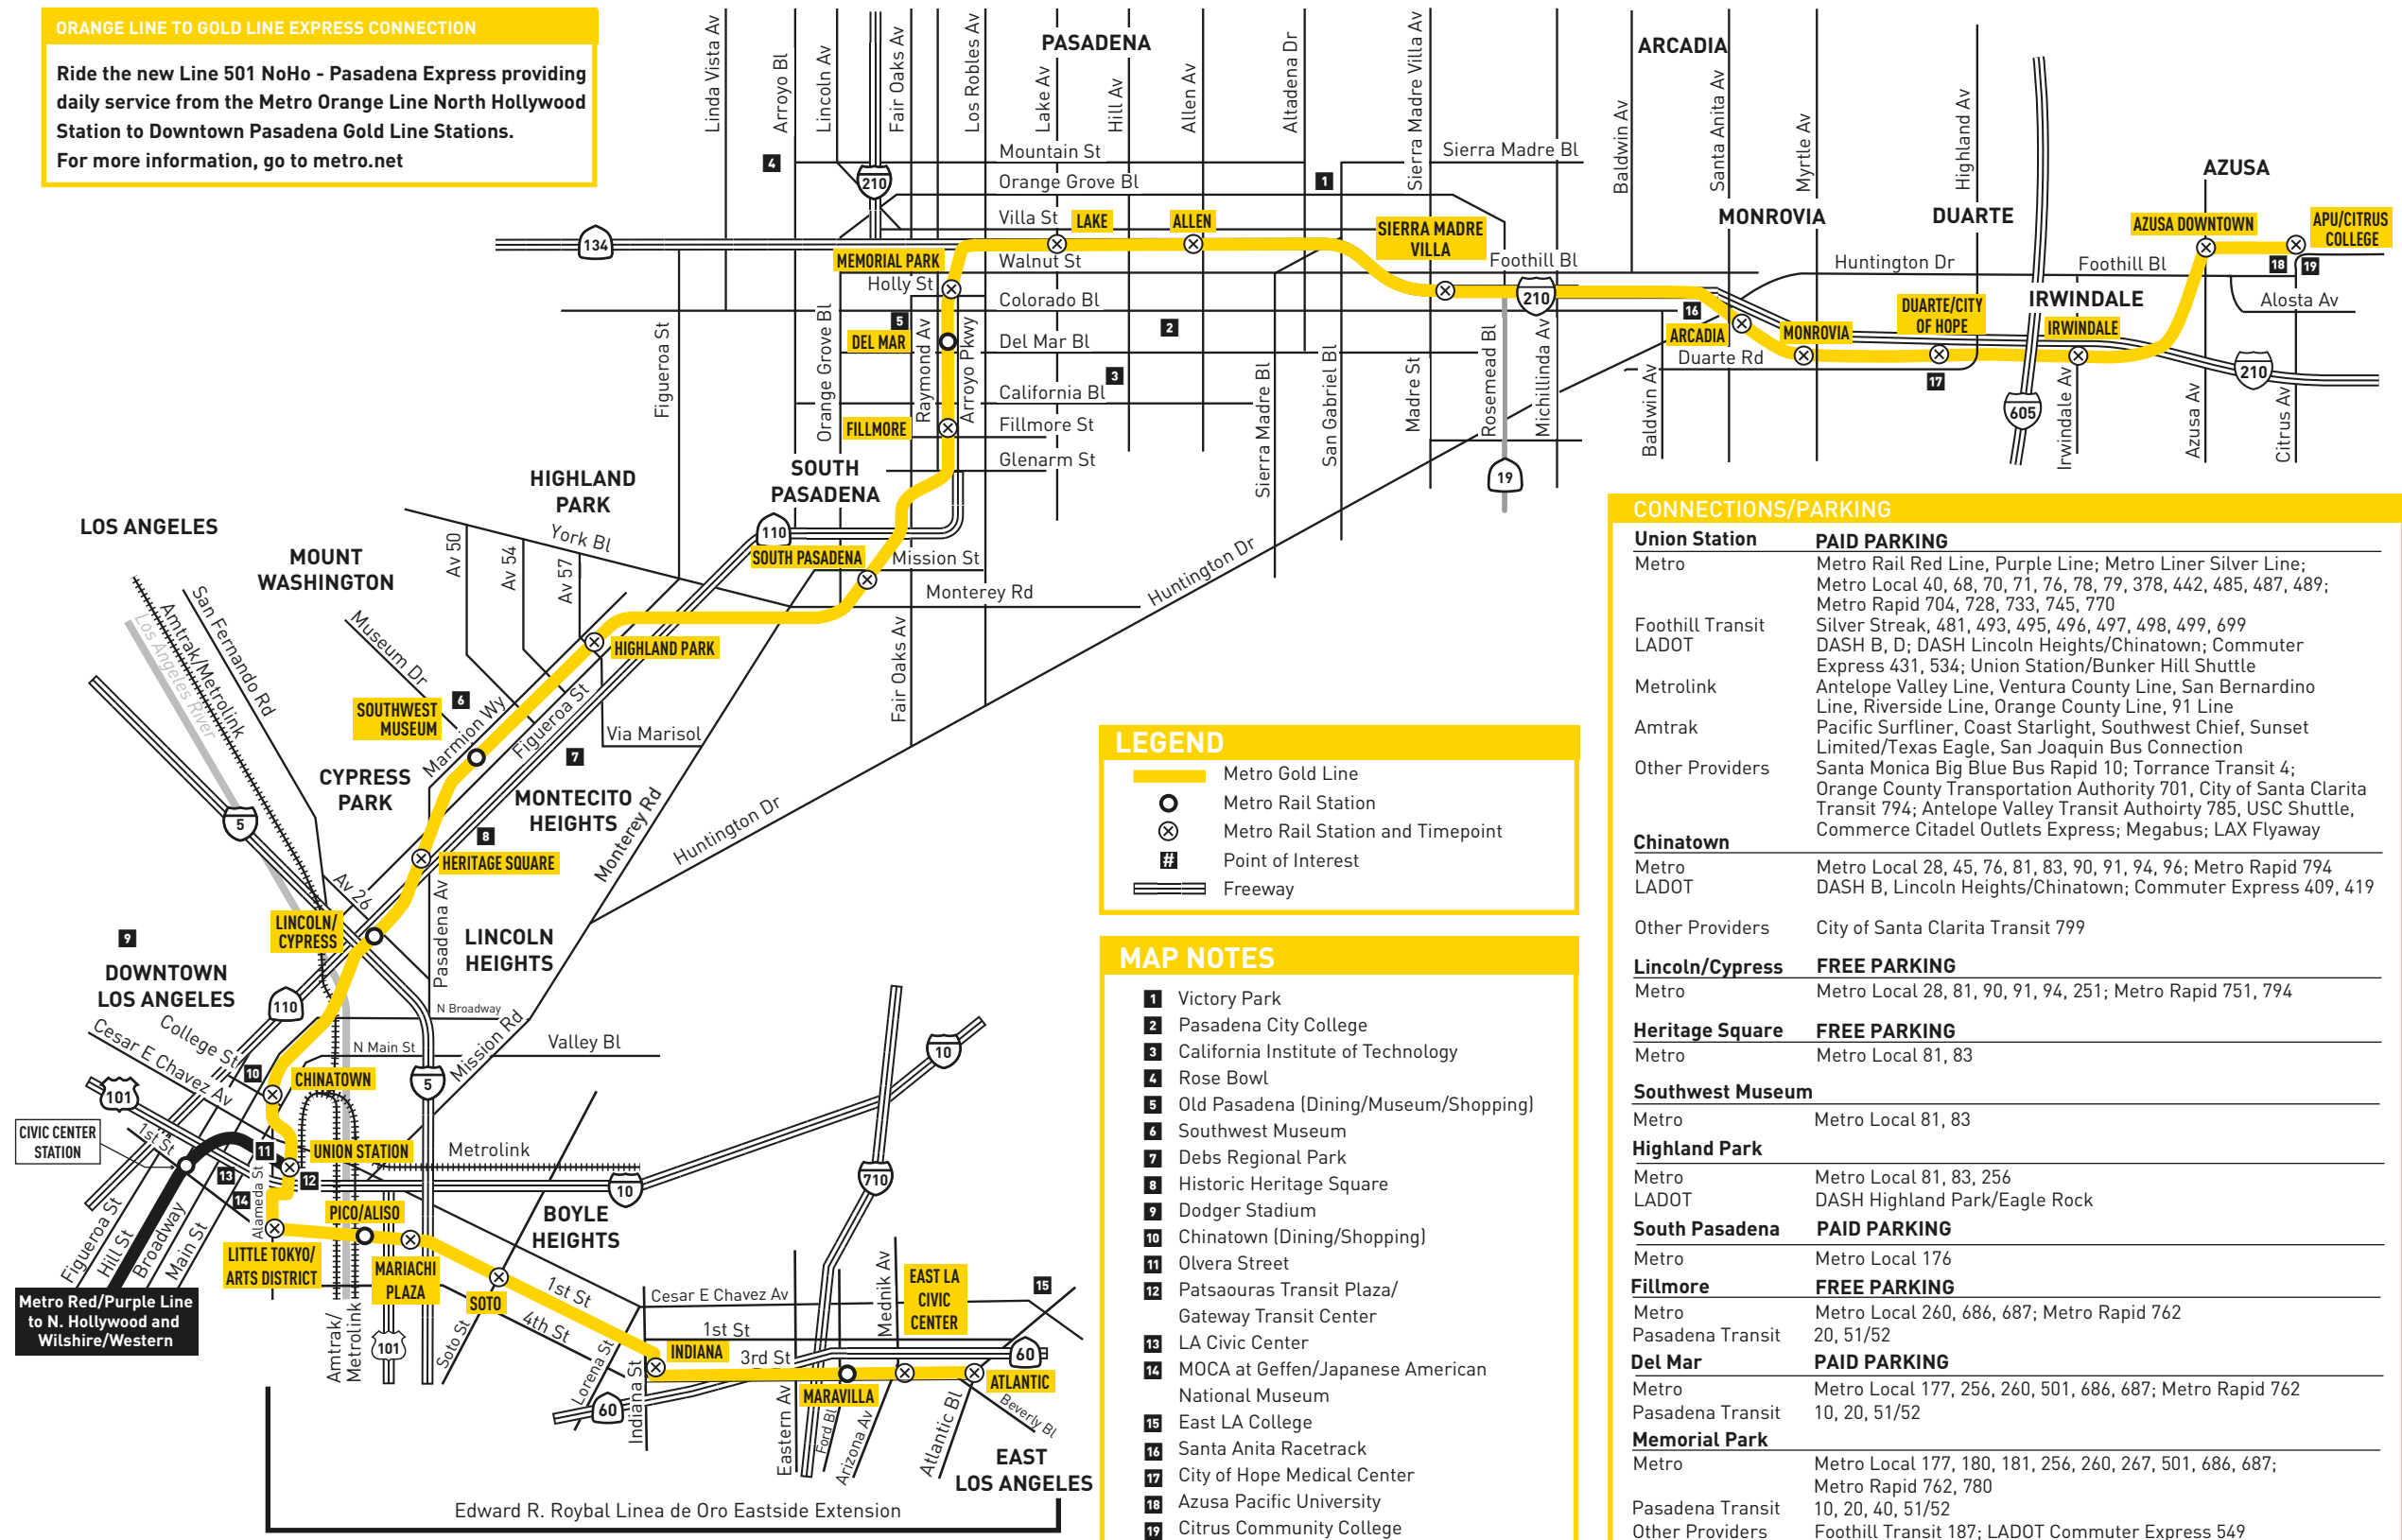

ORANGE LINE TO GOLD LINE EXPRESS CONNECTION

Ride the new Line 501 NoHo - Pasadena Express providing daily service from the Metro Orange Line North Hollywood Station to Downtown Pasadena Gold Line Stations.

For more information, go to metro.net

LEGEND

- Metro Gold Line
- Metro Rail Station
- ⊗ Metro Rail Station and Timepoint
- # Point of Interest
- Freeway

- MAP NOTES**
- 1 Victory Park
 - 2 Pasadena City College
 - 3 California Institute of Technology
 - 4 Rose Bowl
 - 5 Old Pasadena (Dining/Museum/Shopping)
 - 6 Southwest Museum
 - 7 Debs Regional Park
 - 8 Historic Heritage Square
 - 9 Dodger Stadium
 - 10 Chinatown (Dining/Shopping)
 - 11 Olvera Street
 - 12 Patsaouras Transit Plaza/ Gateway Transit Center
 - 13 LA Civic Center
 - 14 MOCA at Geffen/Japanese American National Museum
 - 15 East LA College
 - 16 Santa Anita Racetrack
 - 17 City of Hope Medical Center
 - 18 Azusa Pacific University
 - 19 Citrus Community College