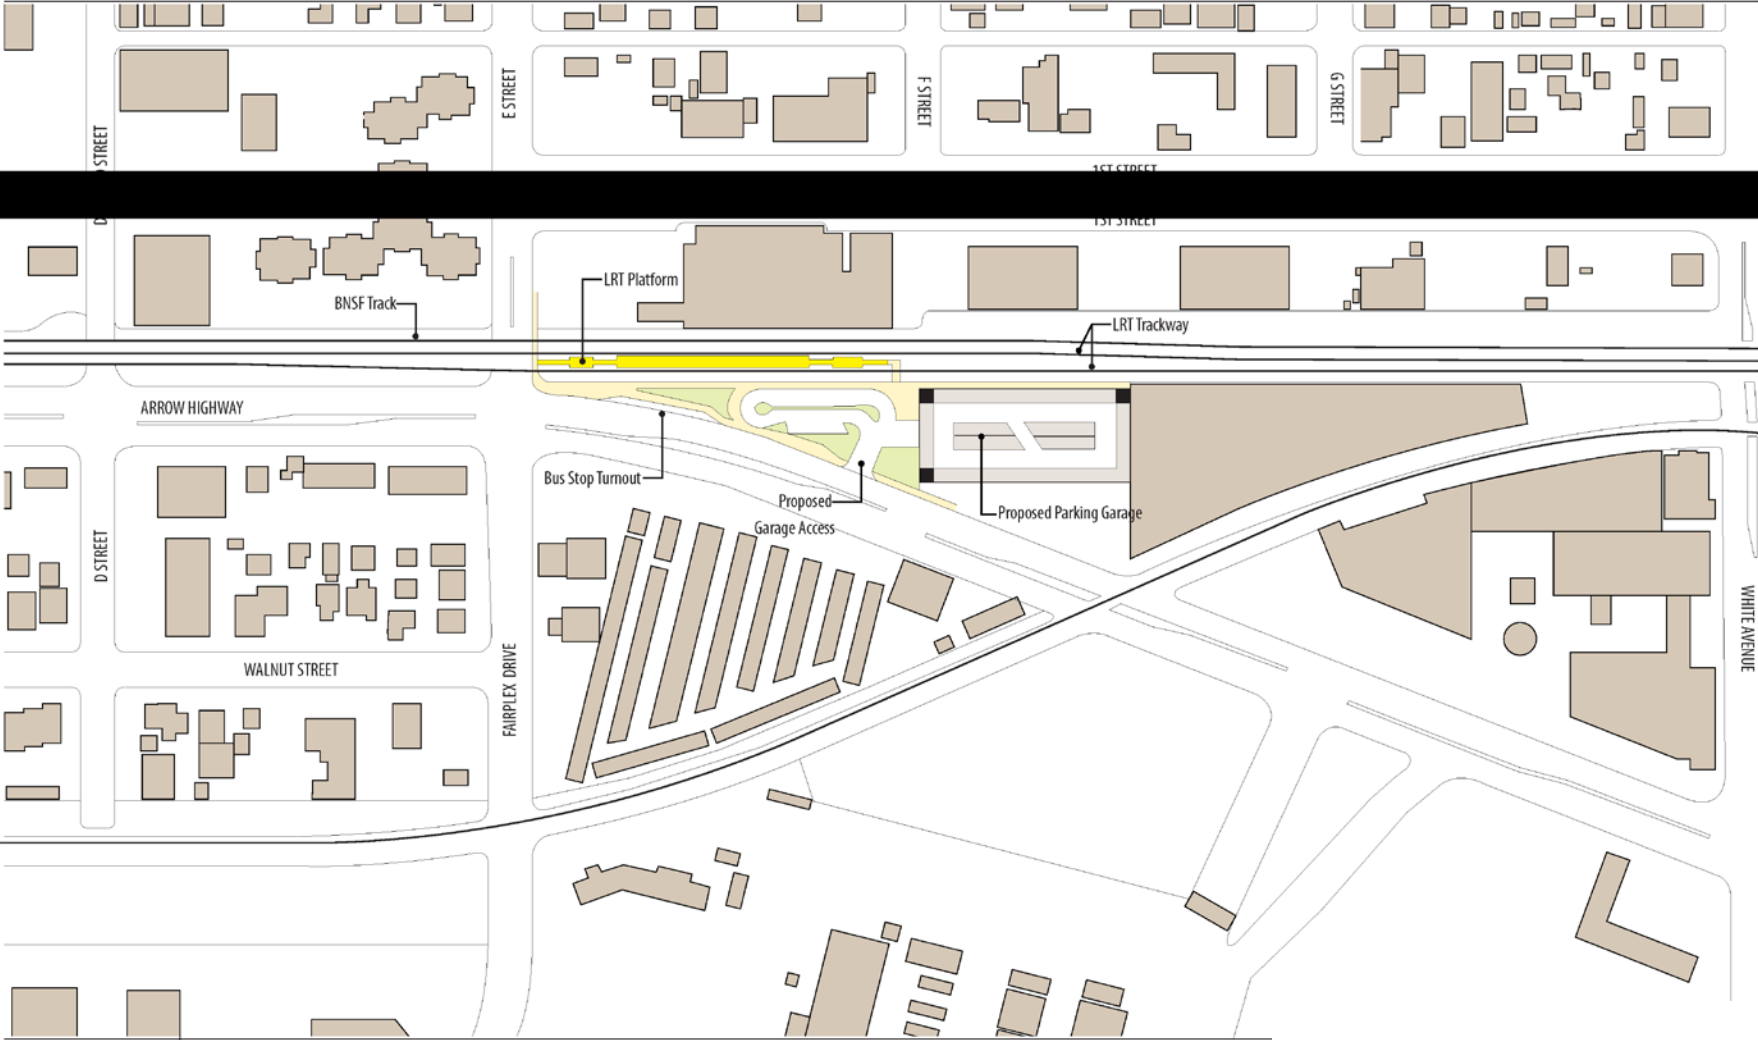

La Verne — Proposed Parking

PB MARCH 11

Concept Presented at Scoping

Fairplex—LA County Fairgrounds/
Pomona Raceway

Existing storage buildings. Potential alternative Light Rail Transit park & ride location

Possible Light Rail Transit parking lot jointly used with Fairplex Dev

La Verne Station Diagram

La Verne Station — Perspective View