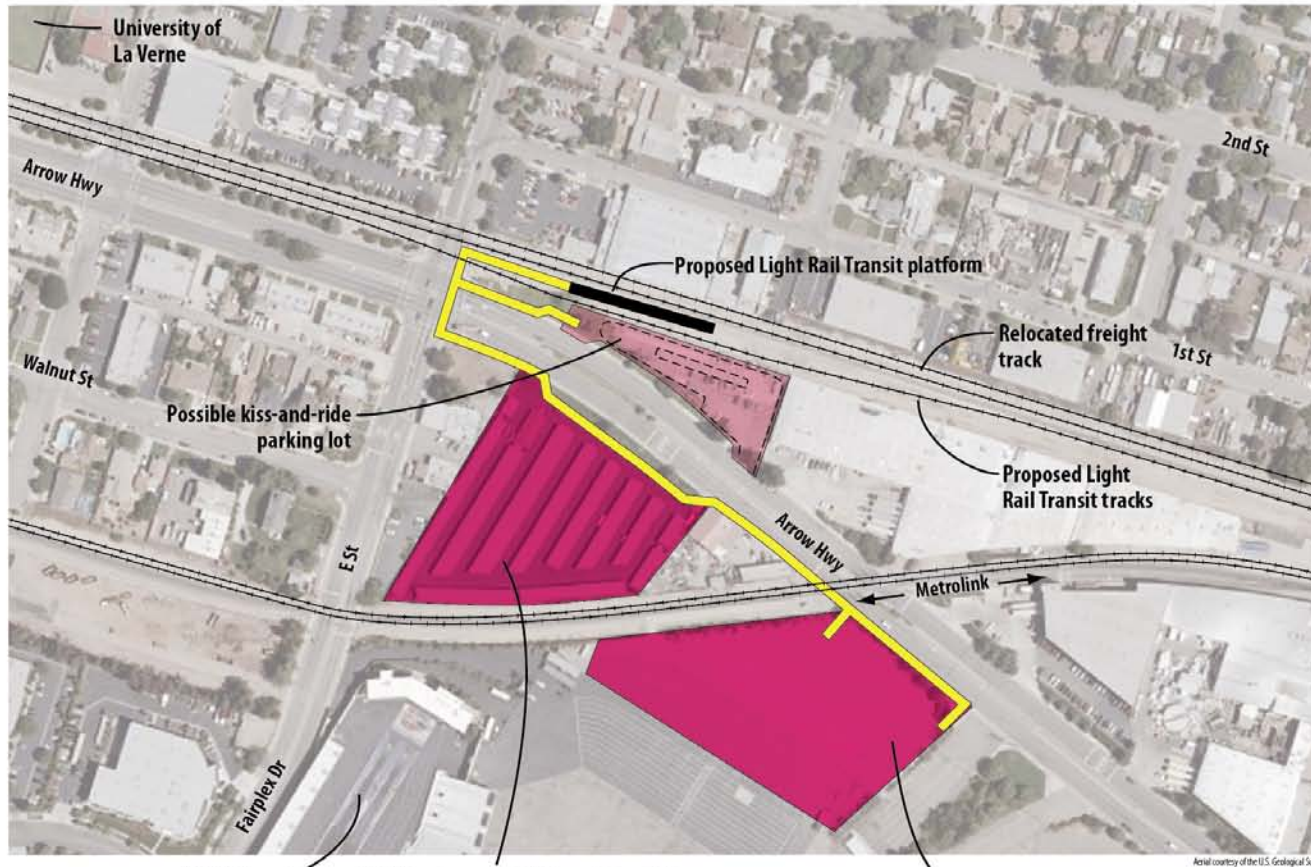

La Verne — Proposed Parking

PB MARCH 11

Concept Presented at Scoping

Fairplex—LA County Fairgrounds/
Pomona Raceway

Existing storage buildings. Potential alternative Light Rail Transit park & ride location

Possible Light Rail Transit parking lot jointly used with Fairplex Dev

La Verne Station Diagram

La Verne Station — Perspective View